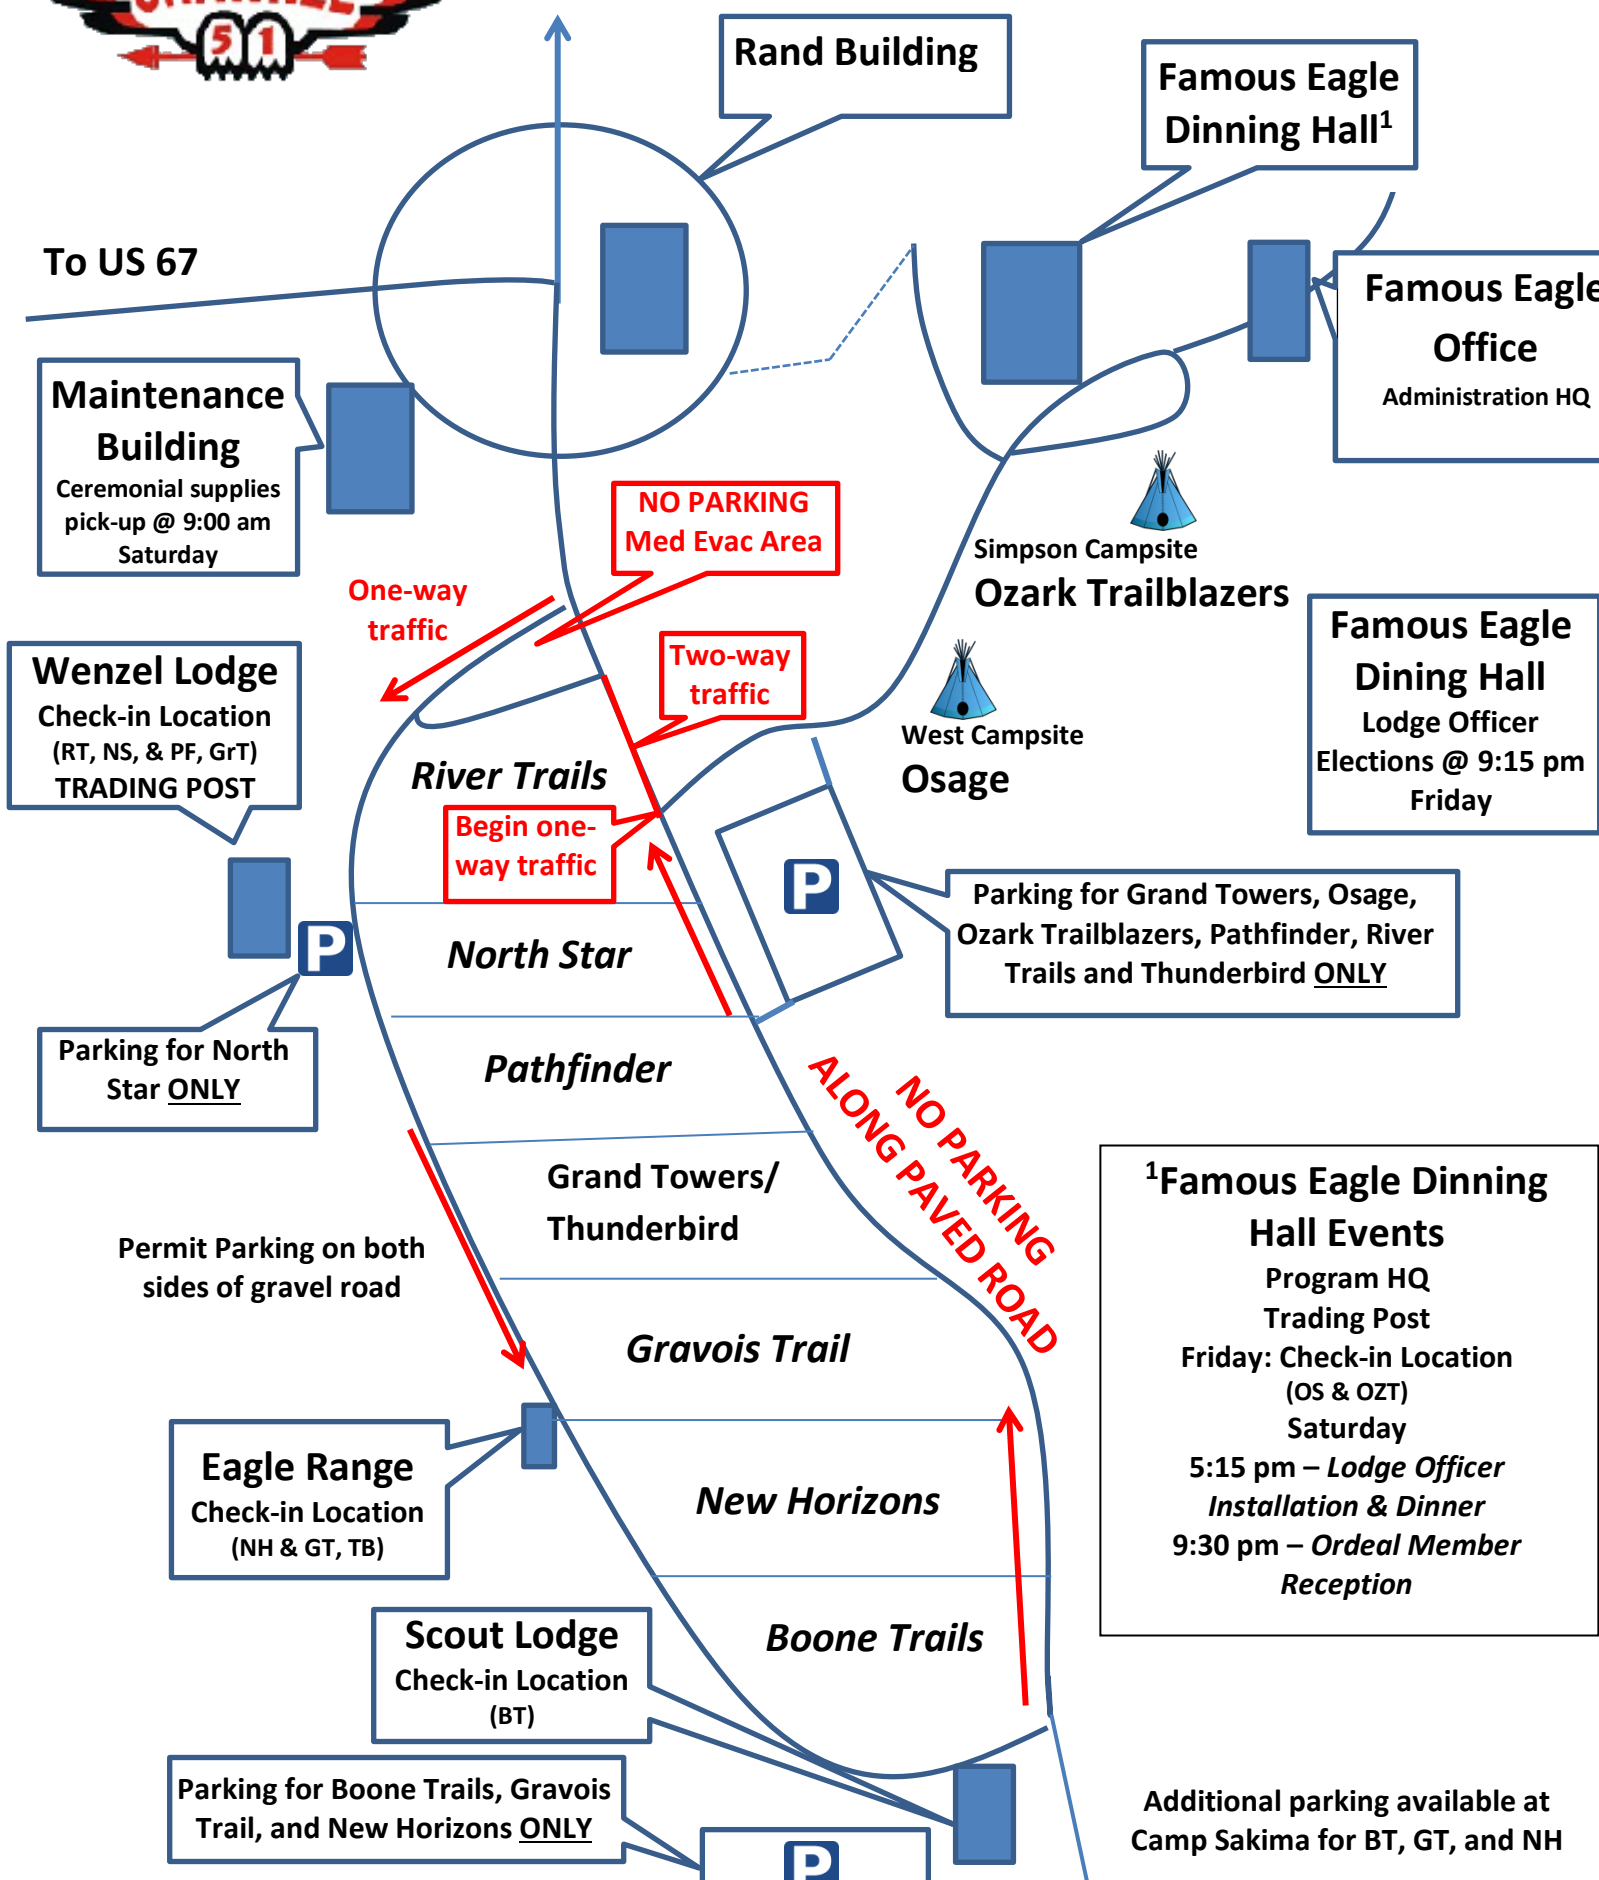

# 2019 Fall Reunion Map

To US 67

**Maintenance Building**

Ceremonial supplies pick-up @ 9:00 am Saturday

**Wenzel Lodge**

Check-in Location (RT, NS, & PF, GrT) TRADING POST

Parking for North Star ONLY

Rand Building

Famous Eagle Dinning Hall<sup>1</sup>

Famous Eagle Office  
Administration HQ

**NO PARKING**  
Med Evac Area

One-way traffic

Two-way traffic

Simpson Campsite  
Ozark Trailblazers

Famous Eagle Dinning Hall

Lodge Officer Elections @ 9:15 pm Friday

West Campsite  
Osage

River Trails

Begin one-way traffic

Parking for Grand Towers, Osage, Ozark Trailblazers, Pathfinder, River Trails and Thunderbird ONLY

North Star

Pathfinder

**NO PARKING**  
ALONG PAVED ROAD

Grand Towers/  
Thunderbird

**<sup>1</sup>Famous Eagle Dinning Hall Events**

Program HQ  
Trading Post

Friday: Check-in Location (OS & OZT)  
Saturday

5:15 pm – Lodge Officer Installation & Dinner

9:30 pm – Ordeal Member Reception